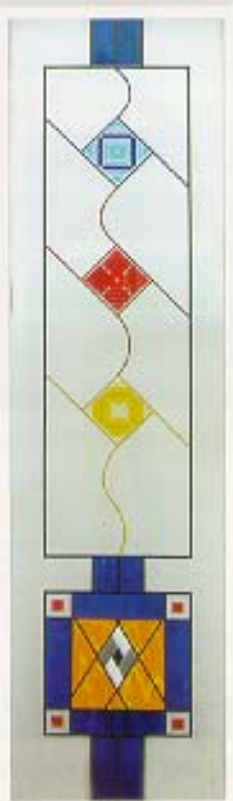

FUSED TILE

series

Decra Led
WINDOW LEADING PRODUCTS

The fused tiles are combined to make circles or squares or any other different shapes with distinct shades of colors and strongly three-dimensional effect. They add charm and beauty to the colorful finished panel.

Main sizes are 40 x 40mm, 60 x 60mm and 127 x 76mm, 100 x 170mm diamonds and 60mm semicircle.

The fused tiles are used in this finished panel.