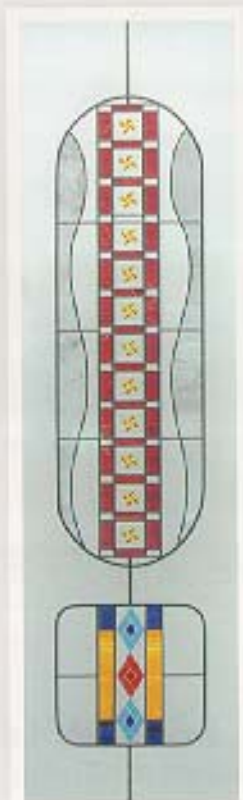

WE AIM HIGH WE PURSUE BETTER

FUSED TILE

series

Decra Led[®]
WINDOW LEADING PRODUCTS

The fused tiles are combined to make circles or squares or any other different shapes with distinct shades of colors and strongly three-dimensional effect. They add charm and beauty to the colorful finished panel.

Main sizes are 40 × 40mm, 60 × 60mm and 127 × 76mm, 100 × 170mm diamonds and 60mm semicircle.

The fused tiles are used in this finished panel.

DFTN001
6 cm squares

DFTN002
6 cm squares

DFTN003
6 cm squares